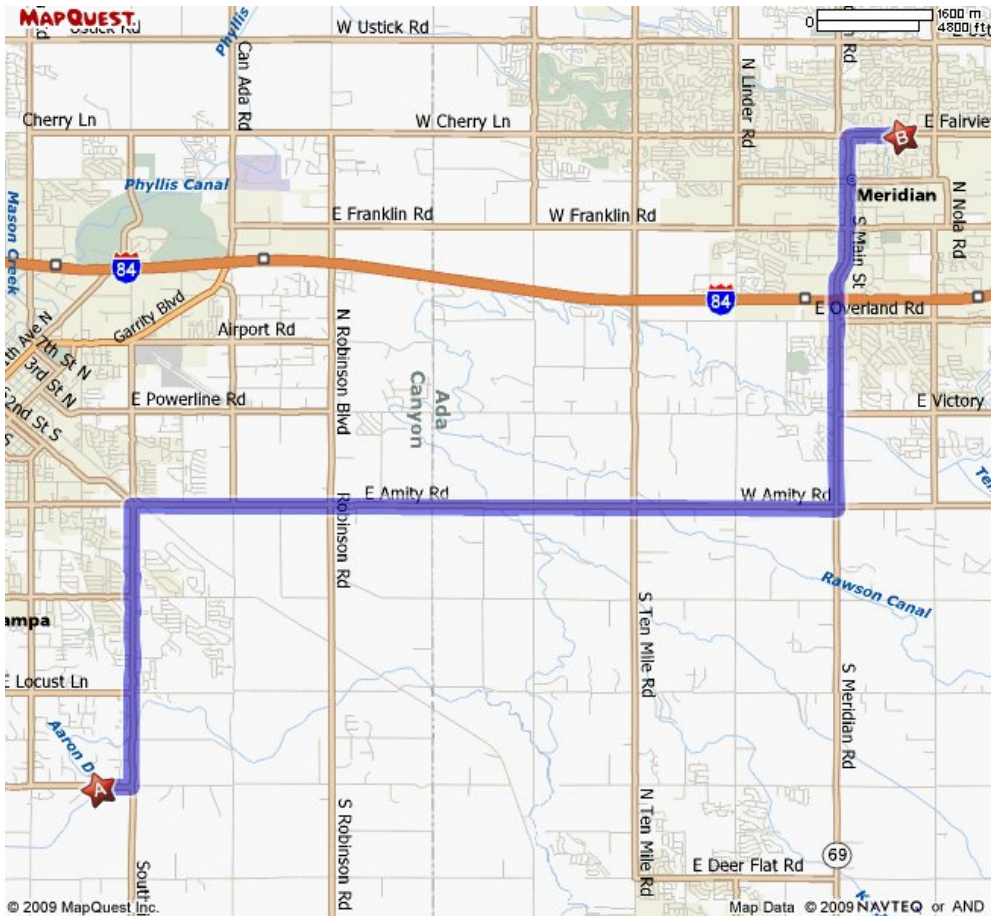

Map to Smokey Mountain Pizza, 980 E. Fairview Ave., Meridian

Total Time: 27 minutes Total Distance: 14.91 miles

A: Hestehaven Ln & E Lewis Ln, Nampa, ID 83686

-  1: Start out going EAST on E LEWIS LN toward ROGERS DR. 0.3 mi
-  2: Turn LEFT onto SOUTHSIDE BLVD. 3.1 mi
-  3: Turn RIGHT onto AMITY RD. 7.0 mi
-  4: Turn LEFT onto S MERIDIAN RD/ID-69. Continue to follow S MERIDIAN RD. 2.5 mi
-  5: Stay STRAIGHT to go onto S MAIN ST. 1.5 mi
-  6: Turn SLIGHT RIGHT onto E FAIRVIEW AVE. 0.5 mi
-  7: End at 980 E Fairview Ave Meridian, ID 83642-1823

B: 980 E Fairview Ave, Meridian, ID 83642-1823